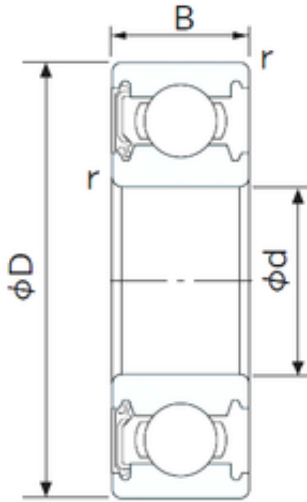

# KFY MANUFACTURING MEXICO LIMITED

130 mm x 180 mm x 24 mm CYSD 6926-RZ  
deep groove ball bearings

Bearing No. 6926-RZ

Size	130x180x24 mm
Bore Diameter	130 mm
Outer Diameter	180 mm
Width	24 mm
d	130 mm
D	180 mm
B	24 mm
C	24 mm
r min.	1,5 mm
Weight	1,57 Kg
Basic dynamic load rating (C)	65 kN

6926-RZ Bearing 2D drawings and 3D CAD models