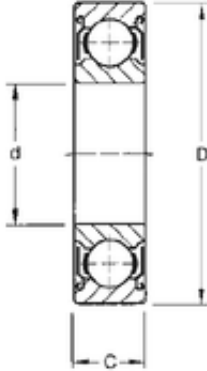

# KFY MANUFACTURING MEXICO LIMITED

110 mm x 240 mm x 50 mm CYSD 6322-ZZ  
deep groove ball bearings

Bearing No. 6322-ZZ

Size	110x240x50 mm
Bore Diameter	110 mm
Outer Diameter	240 mm
Width	50 mm
d	110 mm
D	240 mm
B	50 mm
C	50 mm
r min.	3 mm
Weight	9,51 Kg
Basic dynamic load rating (C)	205 kN
Basic static load rating (C0)	179 kN

6322-ZZ Bearing 2D drawings and 3D CAD models