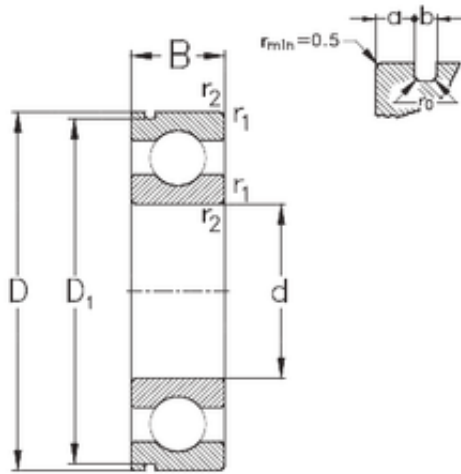

KFY MANUFACTURING MEXICO LIMITED

45 mm x 120 mm x 29 mm NKE 6409-N deep groove ball bearings

Bearing No. 6409-N

Size	45x120x29 mm
Bore Diameter	45 mm
Outer Diameter	120 mm
Width	29 mm
d	45 mm
D	120 mm
B	29 mm
C	29 mm
a	4,06 mm
b	3,1 mm
f	2,82 mm
r1 min.	2 mm
r2 min.	2 mm
D1	115,21 mm
D2	129,7 mm
Weight	1,51 Kg
Basic dynamic load rating (C)	78 kN
Basic static load rating (C0)	45,4 kN

6409-N Bearing 2D drawings and 3D CAD models