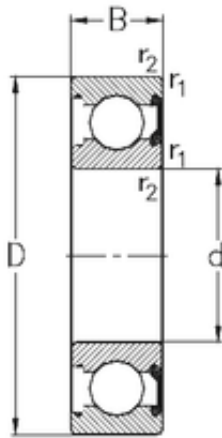

# KFY MANUFACTURING MEXICO LIMITED

40 mm x 62 mm x 12 mm NKE 61908-2RSR  
deep groove ball bearings

Bearing No. 61908-2RSR

Size	40x62x12 mm
Bore Diameter	40 mm
Outer Diameter	62 mm
Width	12 mm
d	40 mm
D	62 mm
B	12 mm
C	12 mm
r1 min.	0,6 mm
r2 min.	0,6 mm
Weight	0,12 Kg
Basic dynamic load rating (C)	12,2 kN
Basic static load rating (C0)	8,9 kN

61908-2RSR Bearing 2D drawings and 3D CAD models