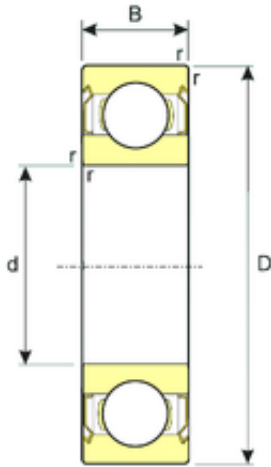

KFY MANUFACTURING MEXICO LIMITED

10 mm x 35 mm x 11 mm ISB SS 6300-2RS deep groove ball bearings

Bearing No. SS 6300-2RS

Size	10x35x11 mm
Bore Diameter	10 mm
Outer Diameter	35 mm
Width	11 mm
d	10 mm
D	35 mm
B	11 mm
C	11 mm
Weight	0,053 Kg
Basic dynamic load rating (C)	6,625 kN
Basic static load rating (C0)	3,19 kN

SS 6300-2RS Bearing 2D drawings and 3D CAD models