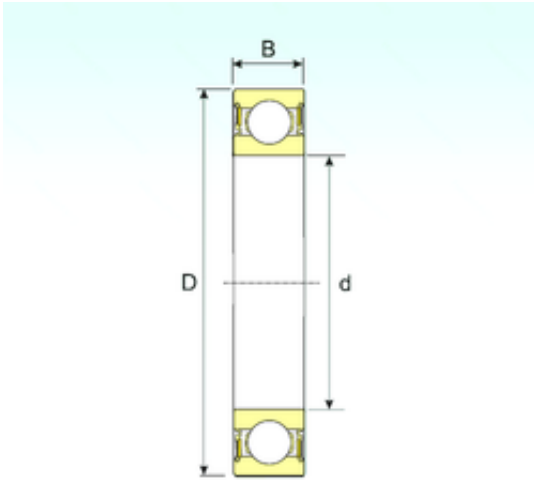

# KFY MANUFACTURING MEXICO LIMITED

55 mm x 72 mm x 9 mm ISB 61811-2RS deep groove ball bearings

Bearing No. 61811-2RS

Size	55x72x9 mm
Bore Diameter	55 mm
Outer Diameter	72 mm
Width	9 mm
d	55 mm
D	72 mm
B	9 mm
C	9 mm
Weight	0,083 Kg
Basic dynamic load rating (C)	8,86 kN
Basic static load rating (C0)	8,63 kN

61811-2RS Bearing 2D drawings and 3D CAD models