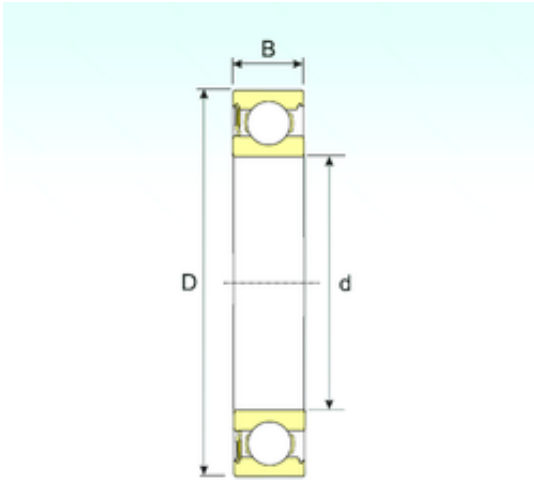

KFY MANUFACTURING MEXICO LIMITED

3 mm x 10 mm x 4 mm ISB 623-RS deep groove ball bearings

Bearing No. 623-RS

Size	3x10x4 mm
Bore Diameter	3 mm
Outer Diameter	10 mm
Width	4 mm
d	3 mm
D	10 mm
B	4 mm
C	4 mm
Weight	0,0015 Kg
Basic dynamic load rating (C)	0,53 kN
Basic static load rating (C0)	0,18 kN

623-RS Bearing 2D drawings and 3D CAD models