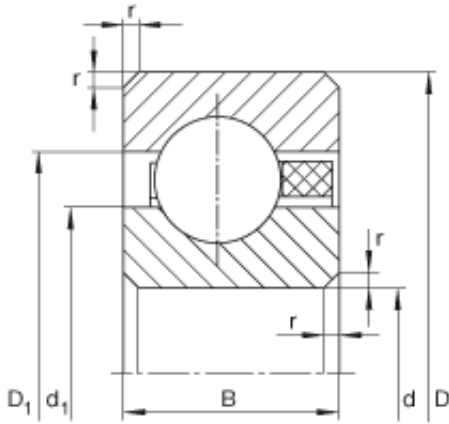

KFY MANUFACTURING MEXICO LIMITED

1 inch x 34,925 mm x 4,763 mm INA
CSCAA010-TV deep groove ball bearings

Bearing No. CSCAA010-TV

CSCAA010-TV Bearing 2D drawings and 3D CAD models

Size	25.4x34.925x4.763 mm
Bore Diameter	25,4 mm
Outer Diameter	34,925 mm
Width	4,763 mm
d	25,4 mm
d	1 inch
D	34,925 mm
B	4,763 mm
D_1	31,4 mm
d_1	29 mm
r_{min}	0,38 mm
m	0,01 kg / Weight
C_r	1790 N / Dynamic load rating (radial)
C_{0r}	1080 N / Static load rating (radial)