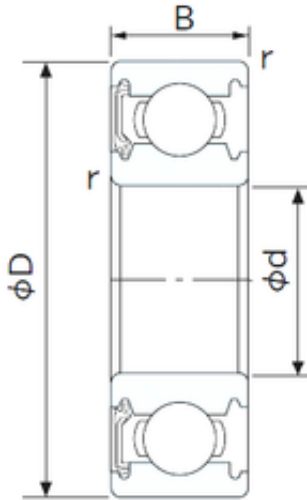

KFY MANUFACTURING MEXICO LIMITED

70 mm x 150 mm x 35 mm NACHI 6314NKE
deep groove ball bearings

Bearing No. 6314NKE

Size	70x150x35 mm
Bore Diameter	70 mm
Outer Diameter	150 mm
Width	35 mm
d	70 mm
D	150 mm
B	35 mm
C	35 mm
r min.	2.1 mm
da min.	82 mm
Da max.	138 mm
ra max.	2.0 mm
Weight	2.52 Kg
Basic dynamic load rating (C)	104 kN
Basic static load rating (C0)	68 kN
(Grease) Lubrication Speed	4400 r/min

6314NKE Bearing 2D drawings and 3D CAD models