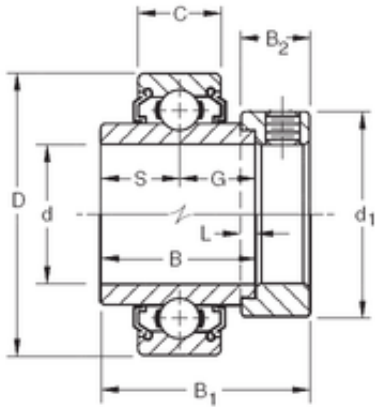

KFY MANUFACTURING MEXICO LIMITED

50,8 mm x 100 mm x 55,56 mm Timken
1200KLL deep groove ball bearings

Bearing No. 1200KLL

Size	50.8x100x55.56 mm
Bore Diameter	50,8 mm
Outer Diameter	100 mm
Width	55,56 mm
d	50,8 mm
D	100 mm
B	55,56 mm
C	21 mm
d1	76,2 mm
B1	71,44 mm
B2	20,64 mm
G	27,98 mm
L	4,76 mm
S	27,98 mm
Weight	1,54 Kg
Basic dynamic load rating (C)	48 kN

1200KLL Bearing 2D drawings and 3D CAD models