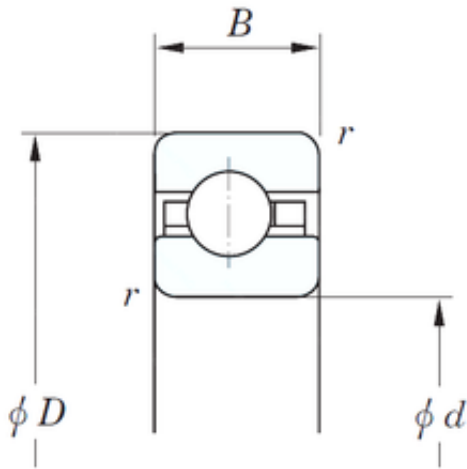

KFY MANUFACTURING MEXICO LIMITED

190,5 mm x 228,6 mm x 19,05 mm KOYO
KFC075 deep groove ball bearings

Bearing No. KFC075

Size	190.5x228.6x19.05 mm
Bore Diameter	190,5 mm
Outer Diameter	228,6 mm
Width	19,05 mm
d	190,5 mm
D	228,6 mm
B	19,05 mm
C	19,05 mm
r	2 mm
Weight	1,54 Kg
Basic dynamic load rating (C)	35,1 kN
Bearing No.	KFC075
r(min)	2
Cr	35.1
C0r	46.8
Mass(kg)	1.54

KFC075 Bearing 2D drawings and 3D CAD models