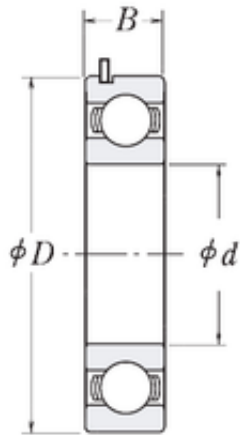

KFY MANUFACTURING MEXICO LIMITED

30 mm x 65 mm x 16 mm KOYO 83519D-9C3
deep groove ball bearings

Bearing No. 83519D-9C3

Size	30x65x16 mm
Bore Diameter	30 mm
Outer Diameter	65 mm
Width	16 mm
d	30 mm
D	65 mm
B	16 mm

83519D-9C3 Bearing 2D drawings and 3D CAD models