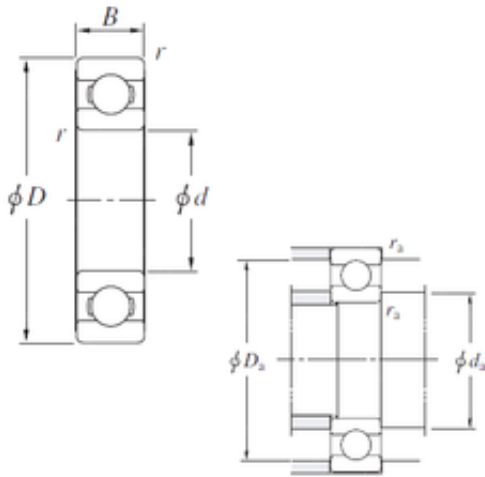

KFY MANUFACTURING MEXICO LIMITED

230 mm x 339,5 mm x 45 mm KOYO SB4634
deep groove ball bearings

Bearing No. SB4634

Size	230x339.5x45 mm
Bore Diameter	230 mm
Outer Diameter	339,5 mm
Width	45 mm
d	230 mm
D	339,5 mm
B	45 mm
r min.	3 mm
da min.	243 mm
Da max.	326,5 mm
ra max.	2,5 mm
Weight	13,6 Kg
Basic dynamic load rating (C)	223 kN
Basic static load rating (C0)	267 kN

SB4634 Bearing 2D drawings and 3D CAD models