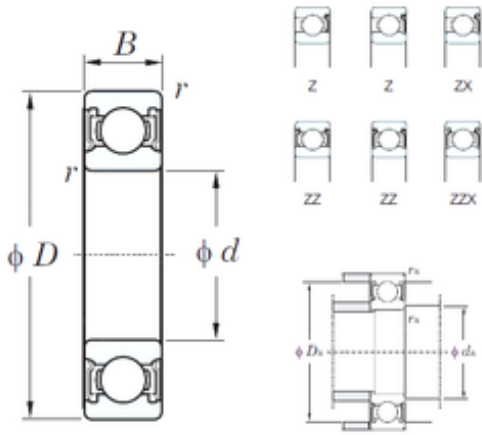

KFY MANUFACTURING MEXICO LIMITED

90 mm x 115 mm x 13 mm KOYO 6818ZZ deep groove ball bearings

Bearing No. 6818ZZ

Size	90x115x13 mm
Bore Diameter	90 mm
Outer Diameter	115 mm
Width	13 mm
d	90 mm
D	115 mm
B	13 mm
C	13 mm
r min.	1 mm
da min.	95 mm
da max	95,5 mm
Da max.	110 mm
ra max.	1 mm
Weight	0,279 Kg
Basic dynamic load rating (C)	19 kN
Basic static load rating (C0)	19,7 kN
(Grease) Lubrication Speed	5300 r/min

6818ZZ Bearing 2D drawings and 3D CAD models