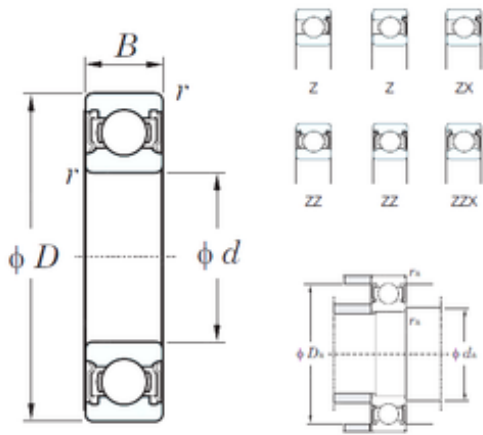

KFY MANUFACTURING MEXICO LIMITED

90 mm x 115 mm x 13 mm KOYO 6818ZZ deep groove ball bearings

Bearing No. 6818ZZ

Size	90x115x13 mm
Bore Diameter	90 mm
Outer Diameter	115 mm
Width	13 mm
d	90 mm
D	115 mm
B	13 mm
C	13 mm
r min.	1 mm
da min.	95 mm
da max	95,5 mm
Da max.	110 mm
ra max.	1 mm
Weight	0,279 Kg
Basic dynamic load rating (C)	19 kN
Basic static load rating (C0)	19,7 kN
(Grease) Lubrication Speed	5300 r/min

6818ZZ Bearing 2D drawings and 3D CAD models