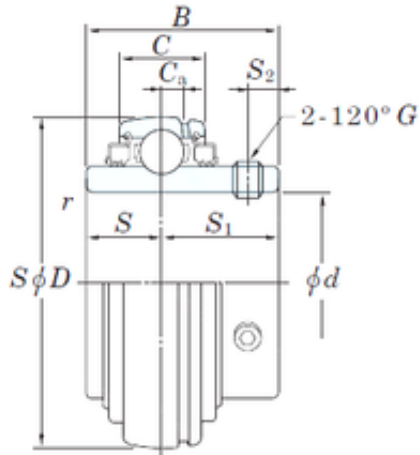

# KFY MANUFACTURING MEXICO LIMITED

30 mm x 62 mm x 38,1 mm KOYO UC206L3  
deep groove ball bearings

Bearing No. UC206L3

Size	30x62x38.1 mm
Bore Diameter	30 mm
Outer Diameter	62 mm
Width	38,1 mm
d	30 mm
D	62 mm
B	38,1 mm
C	19 mm
S1	22,2 mm
r min.	1 mm
C	5 mm
S	15,9 mm
S2	6 mm
Thread (G)	M6 × 0,75
Weight	0,32 Kg
Basic dynamic load rating (C)	19,5 kN
Basic static load rating (C0)	11,3 kN

UC206L3 Bearing 2D drawings and 3D CAD models