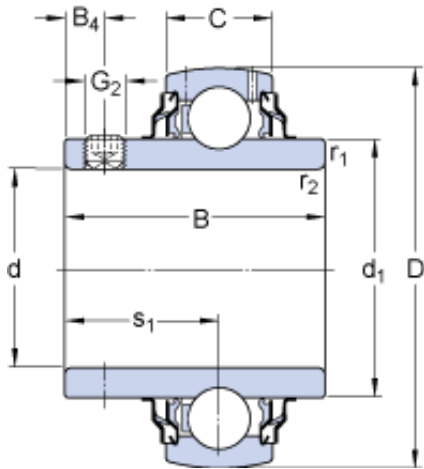

KFY MANUFACTURING MEXICO LIMITED

31.75 mm x 72 mm x 42.9 mm SKF YAR
207-104-2RF deep groove ball bearings

Bearing No. YAR 207-104-2RF

YAR 207-104-2RF Bearing 2D drawings and 3D CAD models

Size	72x31.75x42.9 mm
Bore Diameter	72 mm
Outer Diameter	31,75 mm
Width	42,9 mm
d	31.75 mm
D	72 mm
B	42.9 mm
C	19 mm
d ₁	46.1 mm
B ₄	6 mm
r _{1,2} - min.	1 mm
s ₁	25.4 mm
Basic dynamic load rating - C	25.5 kN
Basic static load rating - C ₀	15.3 kN
Fatigue load limit - P _u	0.655 kN
Limiting speed with shaft tolerance h6	3200 r/min
Calculation factor - f ₀	14
Mass bearing	0.52 kg
Thread - G ₂ - 5/16-24 UNF	5/1624 UNF
Hexagonal key size for grub screw - H	3.969 mm
Category	Bearings
Inventory	0.0

KFY MANUFACTURING MEXICO LIMITED

Manufacturer Name	SKF
Minimum Buy Quantity	N/A
Weight / Kilogram	0.498
Product Group	M06110
d_1	46.1 mm
B_4	6 mm
$r_{1,2}$ min.	1 mm
s_1	25.4 mm
Basic dynamic load rating C	25.5 kN
Basic static load rating C_0	15.3 kN
Fatigue load limit P_u	0.655 kN
Limiting speed ¹⁾	3200 r/min
Calculation factor f_0	14
Mass complete bearing	0.51 kg
Thread grub screw G_2	5/16-24 UNF
Hexagonal key size for grub screw N	3.969 mm
Recommended tightening torque for grub screw	6.5 N · m