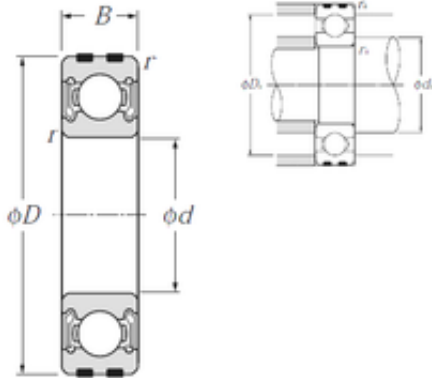

KFY MANUFACTURING MEXICO LIMITED

50 mm x 110 mm x 27 mm NTN EC-6310LLB deep groove ball bearings

Bearing No. EC-6310LLB

Size	50x110x27 mm
Bore Diameter	50 mm
Outer Diameter	110 mm
Width	27 mm
d	50 mm
D	110 mm
B	27 mm
C	27 mm
r min.	2 mm
da min.	59 mm
da max	68,5 mm
Da max.	101 mm
ra max.	2 mm
Weight	1,03 Kg
Basic dynamic load rating (C)	62 kN
Basic static load rating (C0)	38,5 kN
(Grease) Lubrication Speed	6 400 r/min

EC-6310LLB Bearing 2D drawings and 3D CAD models