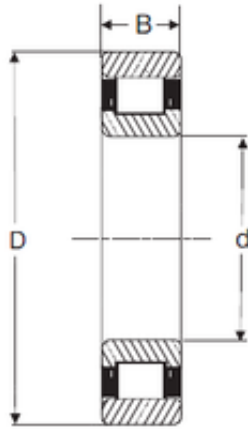

# KFY MANUFACTURING MEXICO LIMITED

120,65 mm x 209,55 mm x 33,34 mm SIGMA  
LRJ 4.3/4 cylindrical roller bearings

Bearing No. LRJ 4.3/4

Size	120.65x209.55x33.34 mm
Bore Diameter	120,65 mm
Outer Diameter	209,55 mm
Width	33,34 mm
d	120,65 mm
D	209,55 mm
B	33,34 mm
C	33,34 mm

LRJ 4.3/4 Bearing 2D drawings and 3D CAD models