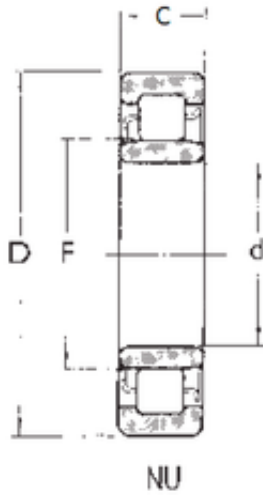

KFY MANUFACTURING MEXICO LIMITED

45 mm x 85 mm x 23 mm FBJ NU2209
cylindrical roller bearings

Bearing No. NU2209

Size	45x85x23 mm
Bore Diameter	45 mm
Outer Diameter	85 mm
Width	23 mm
d	45 mm
F	55 mm
D	85 mm
B	23 mm
C	23 mm
Weight	0,541 Kg
Basic dynamic load rating (C)	61,5 kN
Basic static load rating (C0)	68 kN
(Grease) Lubrication Speed	7100 r/min

NU2209 Bearing 2D drawings and 3D CAD models