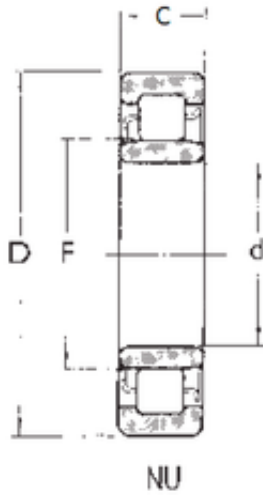

KFY MANUFACTURING MEXICO LIMITED

35 mm x 80 mm x 21 mm FBJ NU307
cylindrical roller bearings

Bearing No. NU307

Size	35x80x21 mm
Bore Diameter	35 mm
Outer Diameter	80 mm
Width	21 mm
d	35 mm
F	46,2 mm
D	80 mm
B	21 mm
C	21 mm
Weight	0,481 Kg
Basic dynamic load rating (C)	49,5 kN
Basic static load rating (C0)	47 kN
(Grease) Lubrication Speed	8000 r/min

NU307 Bearing 2D drawings and 3D CAD models