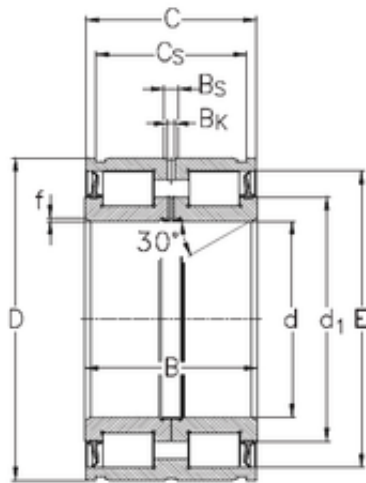

# KFY MANUFACTURING MEXICO LIMITED

180 mm x 280 mm x 136 mm NKE  
NNF5036-2LS-V cylindrical roller bearings

Bearing No. NNF5036-2LS-V

Size	180x259x136 mm
Bore Diameter	180 mm
Outer Diameter	259 mm
Width	136 mm
d	180 mm
D	280 mm
E	259 mm
B	136 mm
C	135 mm
b	5,2 mm
b1	8,4 mm
d1	220 mm
f	2 mm
r3 min.	0,6 mm
r4 min.	0,6 mm
D1	274 mm
Weight	30 Kg
Basic dynamic load rating (C)	1106 kN
Basic static load rating (C0)	2174 kN

NNF5036-2LS-V Bearing 2D drawings and 3D CAD models