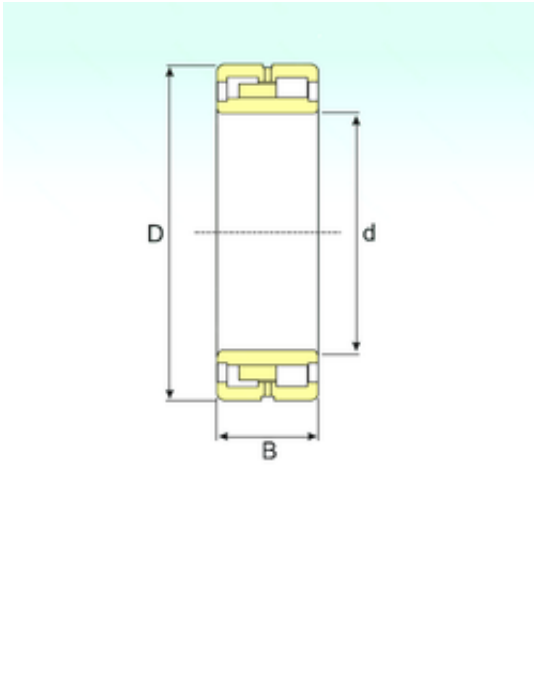

# KFY MANUFACTURING MEXICO LIMITED

NNU 40/900 M/W33 Bearing 2D drawings and 3D CAD models

900 mm x 1280 mm x 375 mm ISB NNU 40/900 M/W33 cylindrical roller bearings

Bearing No. NNU 40/900 M/W33

Size	900x1280x375 mm
Bore Diameter	900 mm
Outer Diameter	1280 mm
Width	375 mm
d	900 mm
D	1280 mm
B	375 mm
C	375 mm
Weight	1500 Kg
Basic dynamic load rating (C)	12544 kN
Basic static load rating (C0)	30870 kN
(Grease) Lubrication Speed	360 r/min