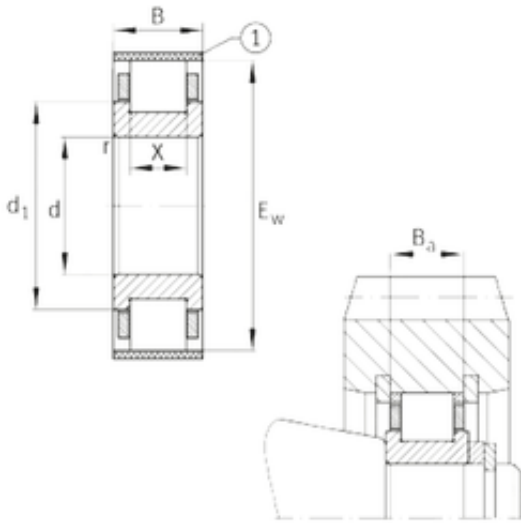

KFY MANUFACTURING MEXICO LIMITED

RN315-E-MPBX Bearing 2D drawings and 3D CAD models

FAG RN315-E-MPBX cylindrical roller bearings

Bearing No. RN315-E-MPBX

Size	75x143x37 mm
Bore Diameter	75 mm
Outer Diameter	143 mm
Width	37 mm
d	75 mm
Ew	143 mm
B	37 mm
Ba	34,2 mm
X	26 mm
d1	104,1 mm
r min.	2,1 mm
Weight	2,49 Kg
Basic dynamic load rating (C)	285 kN
Basic static load rating (C0)	265 kN