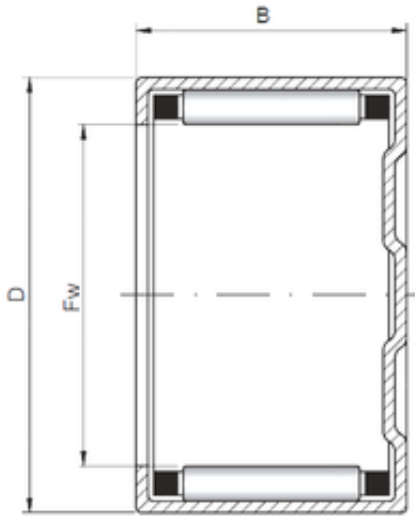

KFY MANUFACTURING MEXICO LIMITED

ISO BK1412 cylindrical roller bearings

Bearing No. BK1412

Size	14x20x12 mm
Bore Diameter	14 mm
Outer Diameter	20 mm
Width	12 mm
Fw	14 mm
D	20 mm
C	12 mm

BK1412 Bearing 2D drawings and 3D CAD models