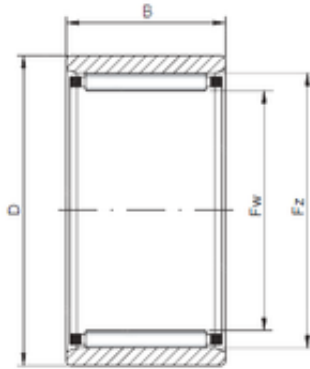

KFY MANUFACTURING MEXICO LIMITED

35 mm x 47 mm x 32 mm ISO RNAO35x47x32
cylindrical roller bearings

Bearing No. RNAO35x47x32

Size	35x47x32 mm
Bore Diameter	35 mm
Outer Diameter	47 mm
Width	32 mm
d	35 mm
Fw	35 mm
D	47 mm
Ew	42 mm
B	32 mm
C	32 mm

RNAO35x47x32 Bearing 2D drawings and 3D CAD models