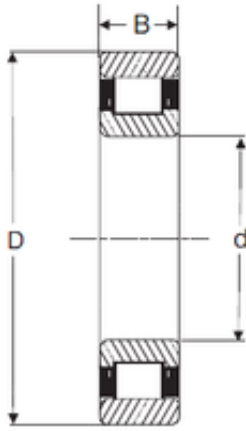

KFY MANUFACTURING MEXICO LIMITED

95 mm x 170 mm x 43 mm SIGMA N 2219
cylindrical roller bearings

Bearing No. N 2219

Size	95x170x43 mm
Bore Diameter	95 mm
Outer Diameter	170 mm
Width	43 mm
d	95 mm
D	170 mm
B	43 mm
C	43 mm

N 2219 Bearing 2D drawings and 3D CAD models