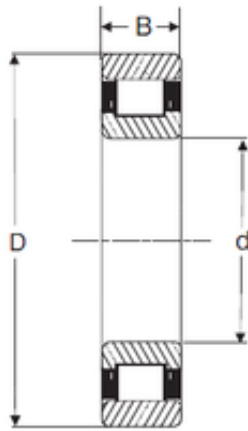

KFY MANUFACTURING MEXICO LIMITED

203,2 mm x 273,05 mm x 34,93 mm SIGMA
RXLS 8E cylindrical roller bearings

Bearing No. RXLS 8E

Size	203.2x273.05x34.93 mm
Bore Diameter	203,2 mm
Outer Diameter	273,05 mm
Width	34,93 mm
d	203,2 mm
D	273,05 mm
B	34,93 mm
C	34,93 mm

RXLS 8E Bearing 2D drawings and 3D CAD models