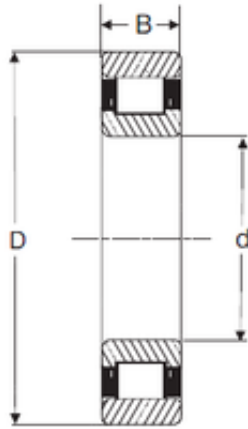

# KFY MANUFACTURING MEXICO LIMITED

75 mm x 130 mm x 31 mm SIGMA N 2215  
cylindrical roller bearings

Bearing No. N 2215

Size	75x130x31 mm
Bore Diameter	75 mm
Outer Diameter	130 mm
Width	31 mm
d	75 mm
D	130 mm
B	31 mm
C	31 mm

N 2215 Bearing 2D drawings and 3D CAD models