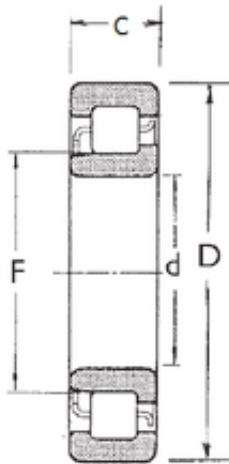

KFY MANUFACTURING MEXICO LIMITED

95 mm x 170 mm x 43 mm FBJ NJ2219
cylindrical roller bearings

Bearing No. NJ2219

Size	95x170x43 mm
Bore Diameter	95 mm
Outer Diameter	170 mm
Width	43 mm
d	95 mm
F	113,5 mm
D	170 mm
B	43 mm
C	43 mm
Weight	3,89 Kg
Basic dynamic load rating (C)	230 kN
Basic static load rating (C0)	298 kN
(Grease) Lubrication Speed	3400 r/min

NJ2219 Bearing 2D drawings and 3D CAD models