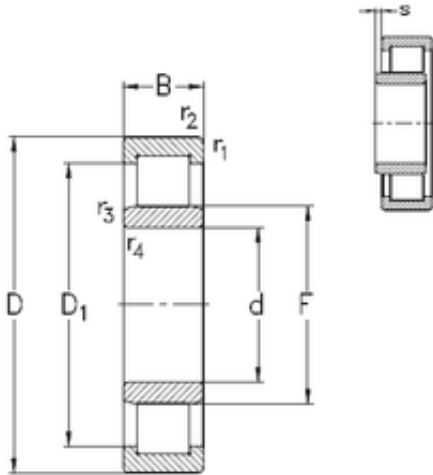

KFY MANUFACTURING MEXICO LIMITED

180 mm x 380 mm x 126 mm NKE NU2336-E-MPA cylindrical roller bearings

Bearing No. NU2336-E-MPA

Size	180x380x126 mm
Bore Diameter	180 mm
Outer Diameter	380 mm
Width	126 mm
d	180 mm
F	227 mm
D	380 mm
B	126 mm
C	126 mm
r1 min.	4 mm
r2 min.	4 mm
r3 min.	4 mm
r4 min.	4 mm
S	10,5 mm
Weight	71,5 Kg
Basic dynamic load rating (C)	1712 kN
Basic static load rating (C0)	2394 kN

NU2336-E-MPA Bearing 2D drawings and 3D CAD models