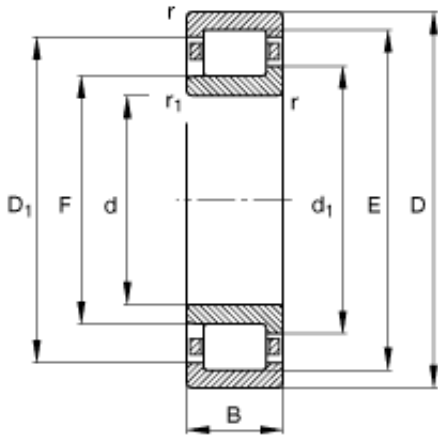

KFY MANUFACTURING MEXICO LIMITED

85 mm x 180 mm x 60 mm FAG NJ2317-E-TVP2 cylindrical roller bearings

Bearing No. NJ2317-E-TVP2

NJ2317-E-TVP2 Bearing 2D drawings and 3D CAD models

Size	85x180x60 mm
Bore Diameter	85 mm
Outer Diameter	180 mm
Width	60 mm
d	85 mm
D	180 mm
B	60 mm
D ₁	152,7 mm
D _{a max}	166 mm
d ₁	117,8 mm
d _{a max}	106 mm
d _{a min}	99 mm
d _{c min}	119 mm
F	108 mm
r _{1 min}	3 mm
r _{a max}	2,5 mm
r _{min}	3 mm
s	4,7 mm / Axial displacement facility from central position
m	6,85 kg / Weight
C _r	435000 N / Dynamic load rating (radial)
C _{0r}	445000 N / Static load rating (radial)