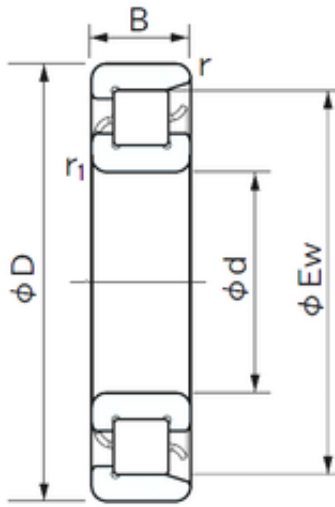

KYF MANUFACTURING MEXICO LIMITED

105 mm x 260 mm x 60 mm NACHI NF 421
cylindrical roller bearings

Bearing No. NF 421

Bore Diameter	105 mm
Outer Diameter	220.5 mm
d	105 mm
Fw	144.5 mm
D	260 mm
Ew	220.5 mm
B	60 mm
r min.	4 mm
r1 min.	4 mm
Weight	19.1 Kg
Basic dynamic load rating (C)	495 kN
Basic static load rating (C0)	555 kN
(Grease) Lubrication Speed	2200 r/min

NF 421 Bearing 2D drawings and 3D CAD models