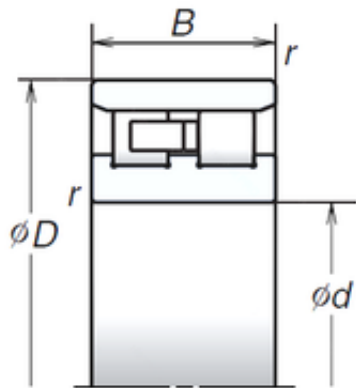

KFY MANUFACTURING MEXICO LIMITED

*Cylindrical Bore

120 mm x 165 mm x 34 mm NSK NN3924MB
cylindrical roller bearings

Bearing No. NN3924MB

Size	120x153.5x34 mm
Bore Diameter	120 mm
Outer Diameter	153,5 mm
Width	34 mm
d	120 mm
D	165 mm
E	153,5 mm
B	34 mm
C	34 mm
r min.	1,1 mm
Weight	1,99 Kg
Basic dynamic load rating (C)	138 kN
Basic static load rating (C0)	0 251 kN
(Grease) Lubrication Speed	5 300 r/min

NN3924MB Bearing 2D drawings and 3D CAD models