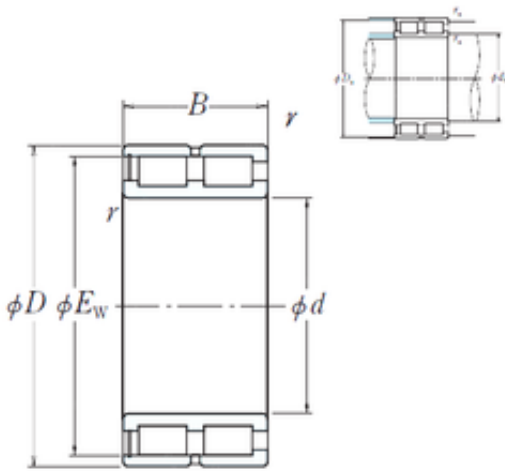

KFY MANUFACTURING MEXICO LIMITED

190 mm x 260 mm x 69 mm NSK NNCF4938V cylindrical roller bearings

Bearing No. NNCF4938V

NNCF4938V Bearing 2D drawings and 3D CAD models

Size	190x240.7x69 mm
Bore Diameter	190 mm
Outer Diameter	240,7 mm
Width	69 mm
d	190 mm
D	260 mm
Ew	240,7 mm
B	69 mm
C	69 mm
r min.	2 mm
Da	245 mm
ra max.	2 mm
da	203 mm
Weight	11,1 Kg
Basic dynamic load rating (C)	565 kN