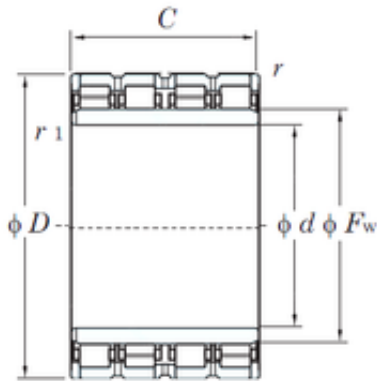

# KFY MANUFACTURING MEXICO LIMITED

460 mm x 620 mm x 400 mm KOYO  
92FC62400BW cylindrical roller bearings

Bearing No. 92FC62400BW

92FC62400BW Bearing 2D drawings and 3D CAD models

Size	460x620x400 mm
Bore Diameter	460 mm
Outer Diameter	620 mm
Width	400 mm
d	460 mm
Fw	502 mm
D	620 mm
B	400 mm
C	400 mm
r min.	4 mm
r1 min.	4 mm
Weight	350 Kg
Basic dynamic load rating (C)	6510 kN
Bearing No.	92FC62400BW
r(min)	4
Cr	6980
C0r	17000
Cu	1580
r1(min)	4
da(min)	478
Da(max)	602
Da(min)	582
ra(max)	3
rb(max)	3
(Refer.) Mass(kg)	350