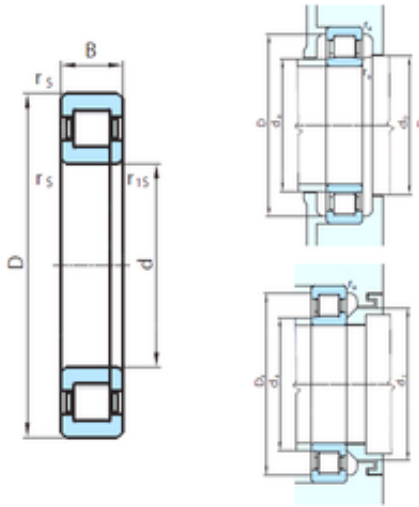

KFY MANUFACTURING MEXICO LIMITED

850 mm x 1120 mm x 155 mm PSL NUP29/850 cylindrical roller bearings

Bearing No. NUP29/850

Size	850x1120x155 mm
Bore Diameter	850 mm
Outer Diameter	1120 mm
Width	155 mm
d	850 mm
F	925 mm
D	1120 mm
B	155 mm
C	155 mm
dc min	952 mm
r min.	8 mm
r1 max.	8 mm
da min.	878 mm
da max	920 mm
Da max.	1092 mm
db min	930 mm
ra max.	5 mm
Weight	430 Kg
Basic dynamic load rating (C)	3760 kN
Basic static load rating (C0)	8740 kN
(Grease) Lubrication Speed	380 r/min

NUP29/850 Bearing 2D drawings and 3D CAD models