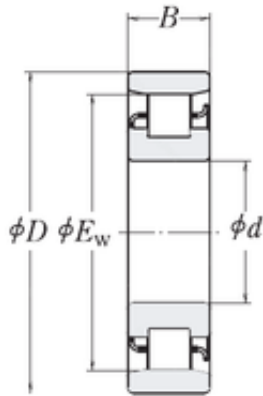

KFY MANUFACTURING MEXICO LIMITED

177,8 mm x 241,3 mm x 31,75 mm RHP XLRJ7 cylindrical roller bearings

Bearing No. XLRJ7

Size	177.8x241.3x31.75 mm
Bore Diameter	177,8 mm
Outer Diameter	241,3 mm
Width	31,75 mm
d	177,8 mm
D	241,3 mm
B	31,75 mm
C	31,75 mm
Weight	4,08 Kg
Basic dynamic load rating (C)	194 kN
Basic static load rating (C0)	307 kN
(Grease) Lubrication Speed	1200 r/min

XLRJ7 Bearing 2D drawings and 3D CAD models