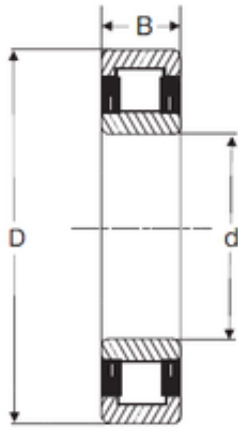

KFY MANUFACTURING MEXICO LIMITED

85 mm x 180 mm x 41 mm SIGMA NU 317
cylindrical roller bearings

Bearing No. NU 317

Size	85x180x41 mm
Bore Diameter	85 mm
Outer Diameter	180 mm
Width	41 mm
d	85 mm
D	180 mm
B	41 mm
C	41 mm

NU 317 Bearing 2D drawings and 3D CAD models