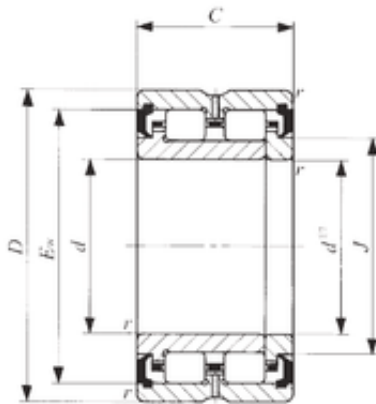

KFY MANUFACTURING MEXICO LIMITED

40 mm x 59 mm x 30 mm IKO TRU 405930UU
cylindrical roller bearings

Bearing No. TRU 405930UU

Size	40x59x30 mm
Bore Diameter	40 mm
Outer Diameter	59 mm
Width	30 mm
d	40 mm
D	59 mm
Ew	52,5 mm
B	30 mm
C	30 mm
r min.	0,6 mm
J	45 mm
Weight	0,265 Kg
Basic dynamic load rating (C)	34,7 kN
Basic static load rating (C0)	62,5 kN

TRU 405930UU Bearing 2D drawings and 3D CAD models