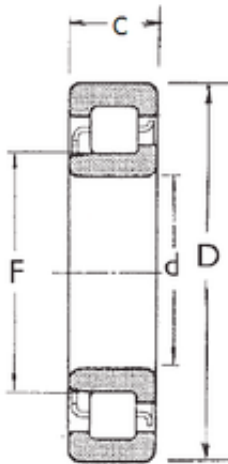

KFY MANUFACTURING MEXICO LIMITED

95 mm x 170 mm x 32 mm FBJ NJ219
cylindrical roller bearings

Bearing No. NJ219

Size	95x170x32 mm
Bore Diameter	95 mm
Outer Diameter	170 mm
Width	32 mm
d	95 mm
F	113,5 mm
D	170 mm
B	32 mm
C	32 mm
Weight	2,8 Kg
Basic dynamic load rating (C)	158 kN
Basic static load rating (C0)	183 kN
(Grease) Lubrication Speed	3800 r/min

NJ219 Bearing 2D drawings and 3D CAD models