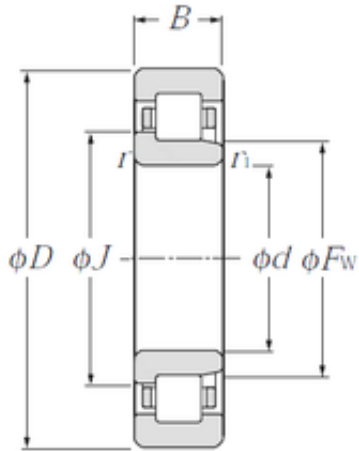

# KFY MANUFACTURING MEXICO LIMITED

100 mm x 215 mm x 73 mm CYSD NJ2320  
cylindrical roller bearings

Bearing No. NJ2320

Size	100x215x73 mm
Bore Diameter	100 mm
Outer Diameter	215 mm
Width	73 mm
d	100 mm
Fw	129,5 mm
D	215 mm
B	73 mm
C	73 mm
Weight	13,5 Kg
Basic dynamic load rating (C)	558 kN
Basic static load rating (C0)	415 kN
(Grease) Lubrication Speed	3600 r/min

NJ2320 Bearing 2D drawings and 3D CAD models