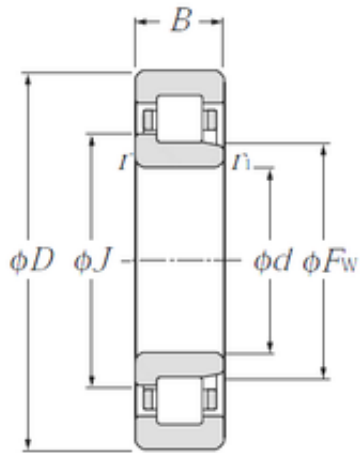

# KFY MANUFACTURING MEXICO LIMITED

65 mm x 100 mm x 18 mm CYSD NJ1013  
cylindrical roller bearings

Bearing No. NJ1013

Size	65x100x18 mm
Bore Diameter	65 mm
Outer Diameter	100 mm
Width	18 mm
d	65 mm
Fw	74,5 mm
D	100 mm
B	18 mm
C	18 mm
Weight	0,51 Kg
Basic dynamic load rating (C)	46,5 kN
Basic static load rating (C0)	39 kN
(Grease) Lubrication Speed	4800 r/min

NJ1013 Bearing 2D drawings and 3D CAD models