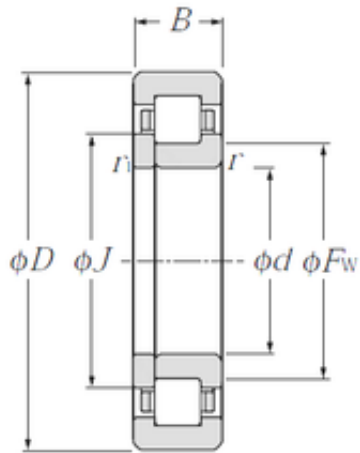

KFY MANUFACTURING MEXICO LIMITED

60 mm x 110 mm x 22 mm CYSD NUP212E
cylindrical roller bearings

Bearing No. NUP212E

Size	60x110x22 mm
Bore Diameter	60 mm
Outer Diameter	110 mm
Width	22 mm
d	60 mm
Fw	72 mm
D	110 mm
B	22 mm
C	22 mm
Weight	0,86 Kg
Basic dynamic load rating (C)	102 kN
Basic static load rating (C0)	89,8 kN
(Grease) Lubrication Speed	5000 r/min

NUP212E Bearing 2D drawings and 3D CAD models