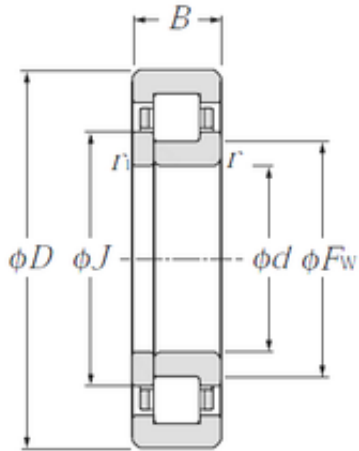

KFY MANUFACTURING MEXICO LIMITED

120 mm x 310 mm x 72 mm CYSD NUP424 cylindrical roller bearings

Bearing No. NUP424

Size	120x310x72 mm
Bore Diameter	120 mm
Outer Diameter	310 mm
Width	72 mm
d	120 mm
Fw	170 mm
D	310 mm
B	72 mm
C	72 mm
Weight	30 Kg
Basic dynamic load rating (C)	772 kN
Basic static load rating (C0)	642 kN
(Grease) Lubrication Speed	1700 r/min

NUP424 Bearing 2D drawings and 3D CAD models