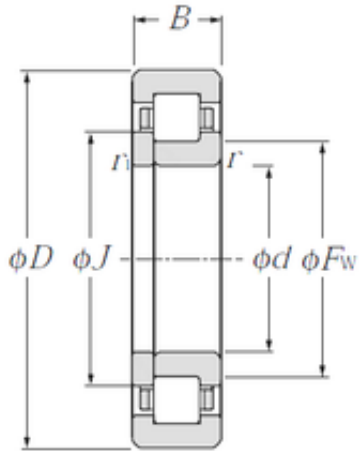

KFY MANUFACTURING MEXICO LIMITED

110 mm x 240 mm x 50 mm CYSD NUPU322 cylindrical roller bearings

Bearing No. NUPU322

Size	110x240x50 mm
Bore Diameter	110 mm
Outer Diameter	240 mm
Width	50 mm
d	110 mm
Fw	143 mm
D	240 mm
B	50 mm
C	50 mm
Weight	11 Kg
Basic dynamic load rating (C)	428 kN
Basic static load rating (C0)	352 kN
(Grease) Lubrication Speed	2000 r/min

NUPU322 Bearing 2D drawings and 3D CAD models