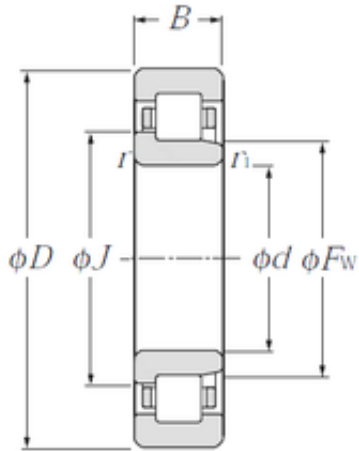

# KFY MANUFACTURING MEXICO LIMITED

30 mm x 72 mm x 27 mm CYSD NJ2306E  
cylindrical roller bearings

Bearing No. NJ2306E

Size	30x72x27 mm
Bore Diameter	30 mm
Outer Diameter	72 mm
Width	27 mm
d	30 mm
Fw	40,5 mm
D	72 mm
B	27 mm
C	27 mm
Weight	0,538 Kg
Basic dynamic load rating (C)	75,5 kN
Basic static load rating (C0)	70 kN
(Grease) Lubrication Speed	8000 r/min

NJ2306E Bearing 2D drawings and 3D CAD models