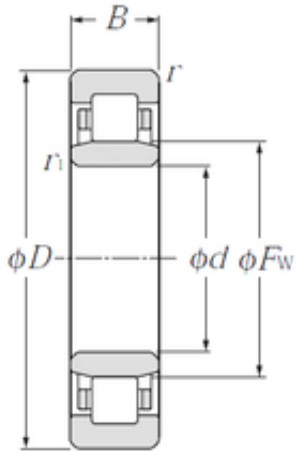

KFY MANUFACTURING MEXICO LIMITED

90 mm x 190 mm x 64 mm CYSD NU2318
cylindrical roller bearings

Bearing No. NU2318

Size	90x190x64 mm
Bore Diameter	90 mm
Outer Diameter	190 mm
Width	64 mm
d	90 mm
Fw	115 mm
D	190 mm
B	64 mm
C	64 mm
Weight	8,4 Kg
Basic dynamic load rating (C)	395 kN
Basic static load rating (C0)	310 kN
(Grease) Lubrication Speed	3000 r/min

NU2318 Bearing 2D drawings and 3D CAD models