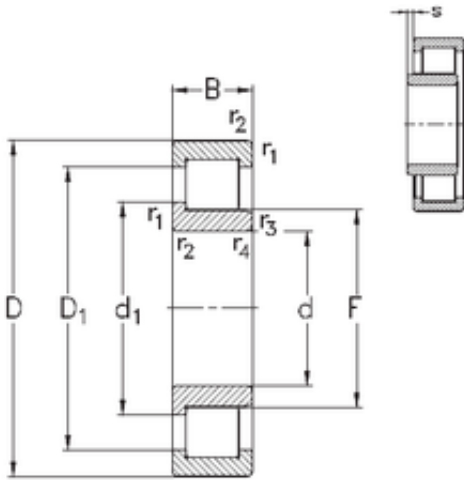

KFY MANUFACTURING MEXICO LIMITED

60 mm x 110 mm x 28 mm NKE NJ2212-E-MPA cylindrical roller bearings

Bearing No. NJ2212-E-MPA

Size	60x110x28 mm
Bore Diameter	60 mm
Outer Diameter	110 mm
Width	28 mm
d	60 mm
F	72 mm
D	110 mm
B	28 mm
C	28 mm
r1 min.	1,5 mm
r2 min.	1,5 mm
r3 min.	1,5 mm
r4 min.	1,5 mm
S	1,6 mm
Weight	1,2 Kg
Basic dynamic load rating (C)	144 kN
Basic static load rating (C0)	154 kN

NJ2212-E-MPA Bearing 2D drawings and 3D CAD models