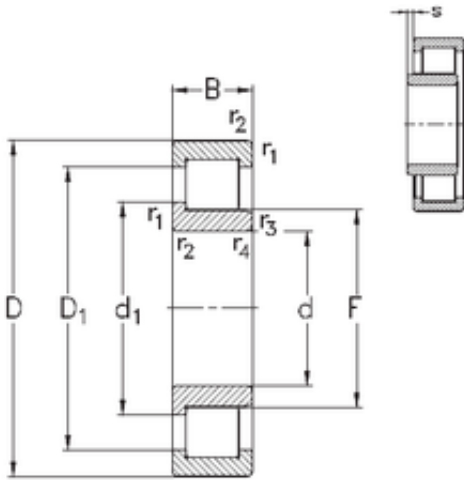

## 170 mm x 310 mm x 52 mm NKE NJ234-E-MPA cylindrical roller bearings

Bearing No. NJ234-E-MPA

Size	170x310x52 mm
Bore Diameter	170 mm
Outer Diameter	310 mm
Width	52 mm
d	170 mm
F	207 mm
D	310 mm
B	52 mm
C	52 mm
r1 min.	4 mm
r2 min.	4 mm
r3 min.	4 mm
r4 min.	4 mm
S	4,3 mm
Weight	18,2 Kg
Basic dynamic load rating (C)	676 kN
Basic static load rating (C0)	808 kN

NJ234-E-MPA Bearing 2D drawings and 3D CAD models