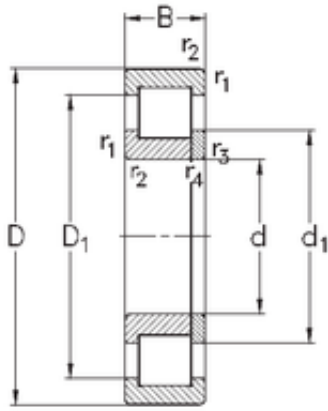

KFY MANUFACTURING MEXICO LIMITED

130 mm x 280 mm x 93 mm NKE NUP2326-E-TVP3 cylindrical roller bearings

Bearing No. NUP2326-E-TVP3

Size	130x280x93 mm
Bore Diameter	130 mm
Outer Diameter	280 mm
Width	93 mm
d	130 mm
F	167 mm
D	280 mm
B	93 mm
C	93 mm
r1 min.	4 mm
r2 min.	4 mm
r3 min.	4 mm
r4 min.	4 mm
Weight	29,6 Kg
Basic dynamic load rating (C)	1028 kN
Basic static load rating (C0)	1238 kN

NUP2326-E-TVP3 Bearing 2D drawings and 3D CAD models